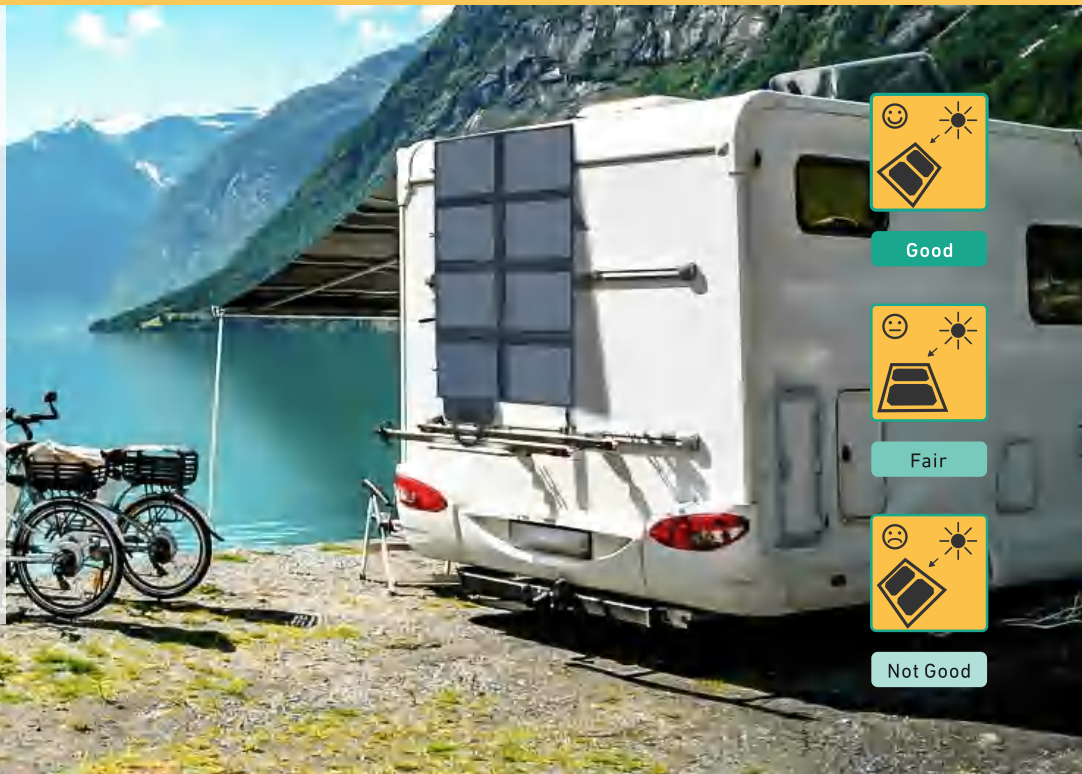

REALEEN

SANDY

FEATURES

- High efficiency monocrystalline solar cells
- Foldable design and ultra-light weight, easy to carry
- Built-in voltage regulator

Good

Fair

Not Good

电压 V_{mp}
18V

控制器 Controller
15A / 12V

净重 N.W.
8.10Kg

展开尺寸 Open Dimension
1588*1061*6mm

折叠尺寸 Folded Dimension
357*337*120 mm

Stitched Loop

Extension Lead

Controller

Battery Clips